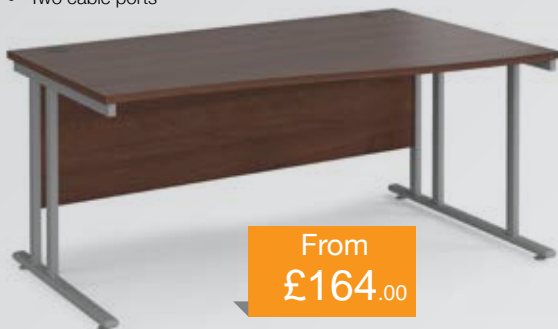

WAVE DESKS

- Wave desktop with cantilever leg frame
- Two cable ports

From
£164.00

CODE	WIDTH	PRICE
MC14WL	1400mm Left hand	£164.00
MC14WR	1400mm Right hand	£164.00
MC16WL	1600mm Left hand	£168.00
MC16WR	1600mm Right hand	£168.00

Please add frame colour followed by top finish when ordering e.g MC16WR with silver frame in walnut = MC16WRSW